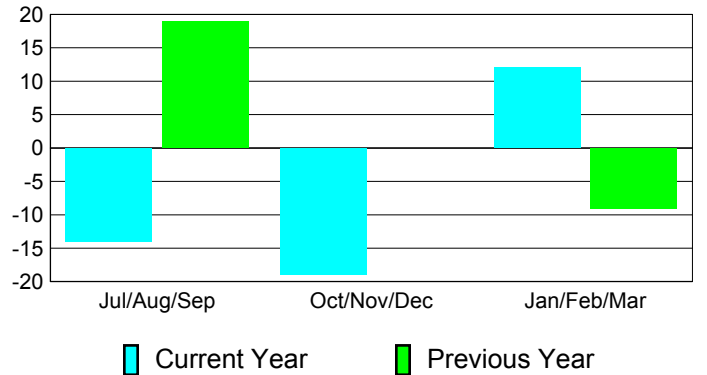

Gender Comparison 2010-2011

Jul/Aug/Sep

Oct/Nov/Dec

Jan/Feb/Mar

Male

Female