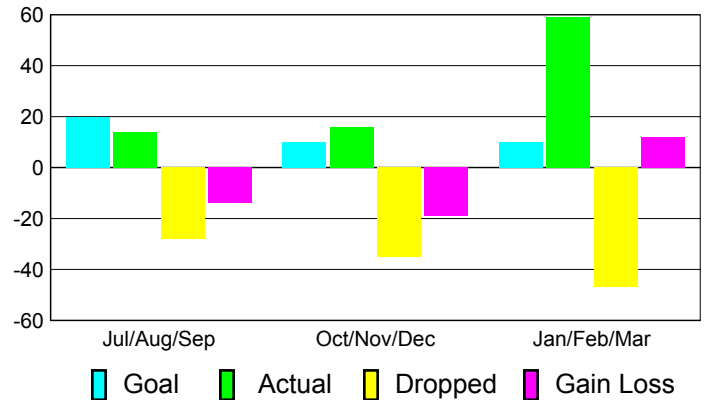

### YTD Status Quo Clubs 2010-2011

Status Quo Clubs Compared to Status Quo Members

## MEMBERSHIP

**Membership Results  
2010-2011**

**Membership  
2009-2010**

Month	Net Memb Goal	Actual New Memb	Actual Dropped Memb	Gain/Loss of Memb	Gain/Loss of Memb
Jul/Aug/Sep	20	14	-28	-14	19
Oct/Nov/Dec	10	16	-35	-19	0
Jan/Feb/Mar	10	59	-47	12	-9
<b>Totals</b>	<b>40</b>	<b>89</b>	<b>-110</b>	<b>-21</b>	<b>10</b>

### Membership Results 2010-2011

Goal, New, Dropped, Gain/Loss